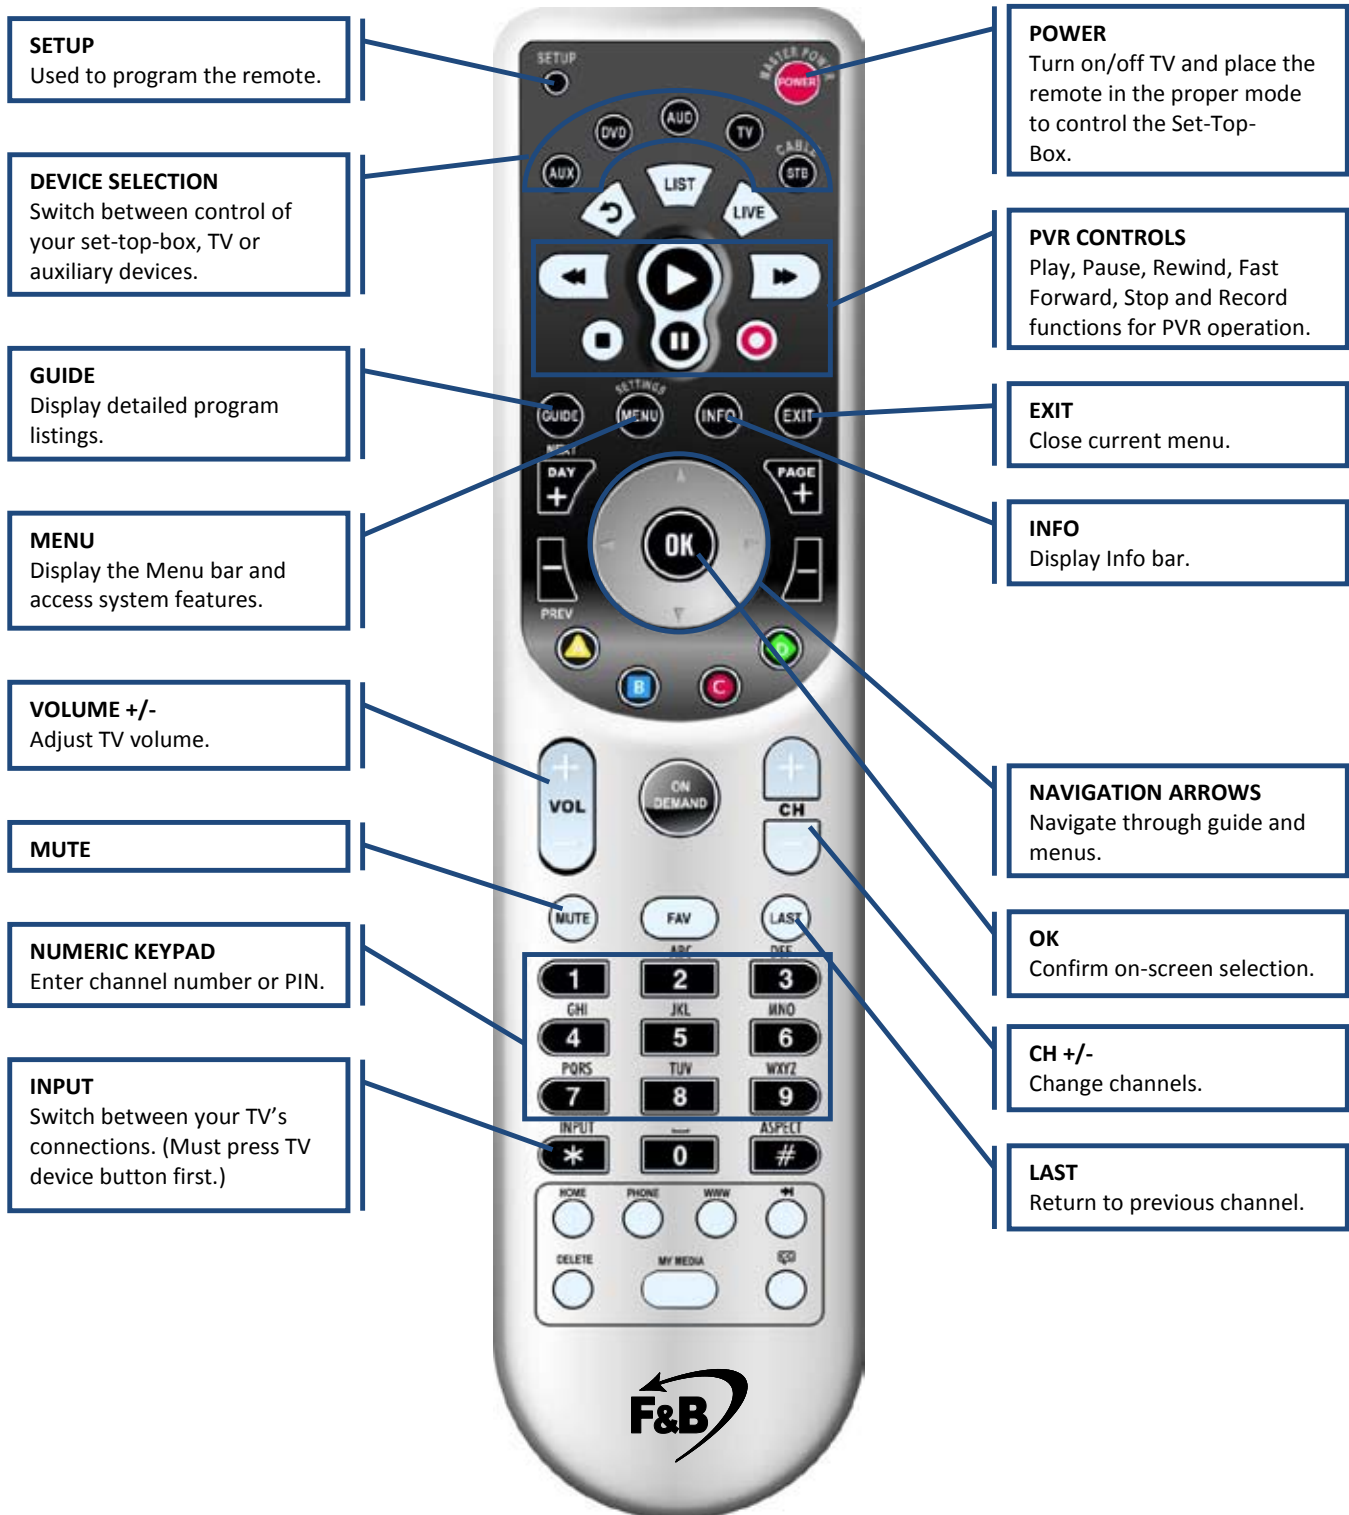

Remote Control with Minerva

NOTE: Some functions may be unavailable based on your video subscription. Unlabeled buttons currently not in use.